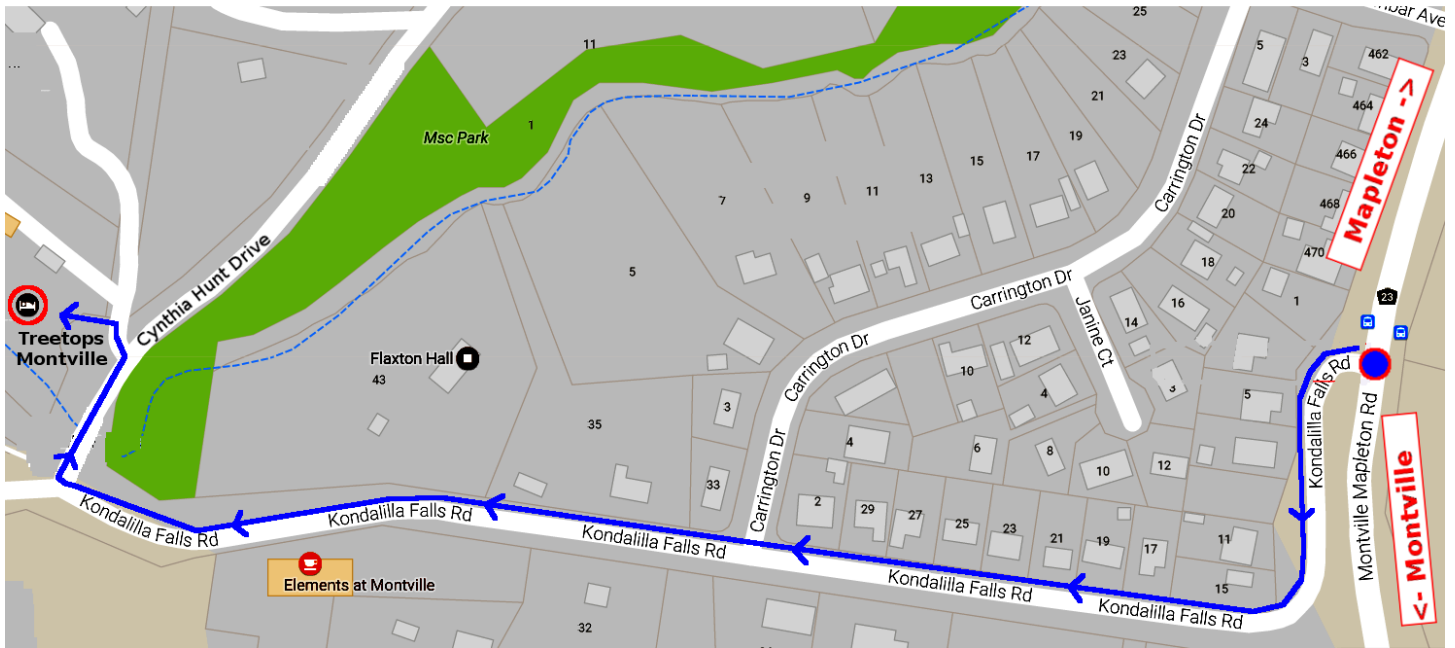

# Treetops Montville Location

## Our office location

**Our office is located at 4 Cynthia Hunt Drive, Flaxton.**

**Turn onto Kondalilla Falls Rd, then onto Cynthia Hunt Drive.**

## The Retreat location

1. Turn left onto Cynthia Hunt Dr, turn left at the Treetops Gallery sign.
2. In 40 meters turn left down the concrete laneway. Drive down the lane until you see the sign The Retreat.