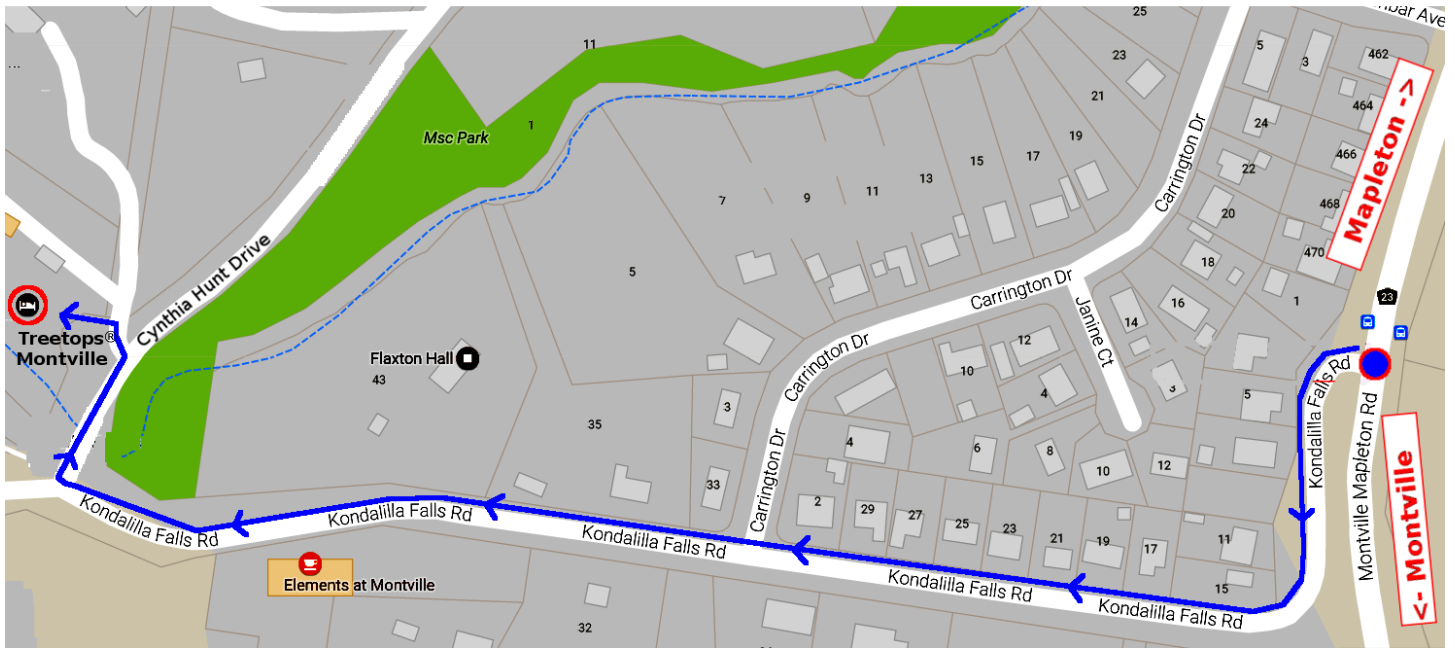

Treetops® Montville

Our office location

Our office is located at 4 Cynthia Hunt Drive, Flaxton.

Turn onto Kondalilla Falls Rd, then onto Cynthia Hunt Drive.

The Retreat location

1. Turn left onto Cynthia Hunt Dr, turn left at the Treetops® Gallery sign.
2. In 40 meters turn left down the concrete laneway. Drive down the lane until you see the sign The Retreat.

The Retreat is ready and waiting for you!