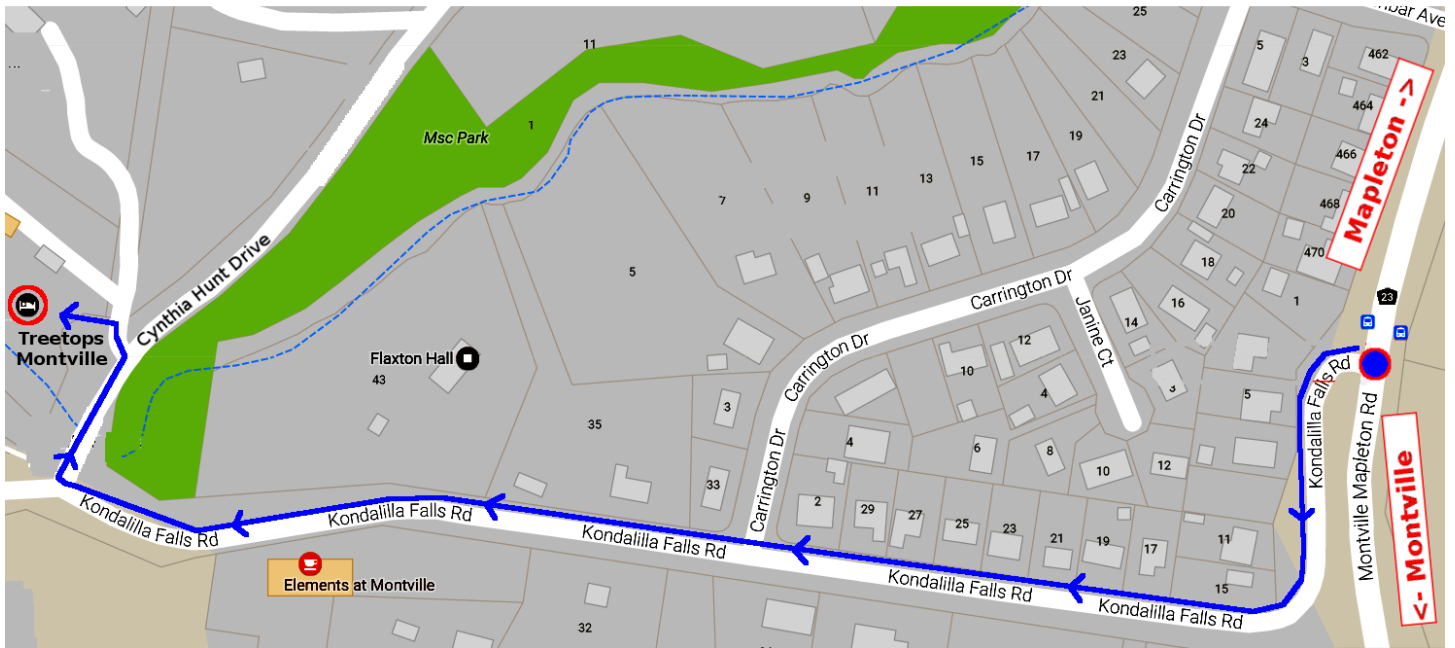

Treetops Montville Location

Our office location

Our office is located at 4 Cynthia Hunt Drive, Flaxton.

Turn onto Kondalilla Falls Rd, then onto Cynthia Hunt Drive.

The Pole Place location

1. Turn left onto Cynthia Hunt Dr, turn left at the Treetops Gallery sign.
2. In 40 meters turn left down the concrete laneway. Drive down the lane until you see the sign The Pole Place.

The Pole Place is ready and waiting for you!