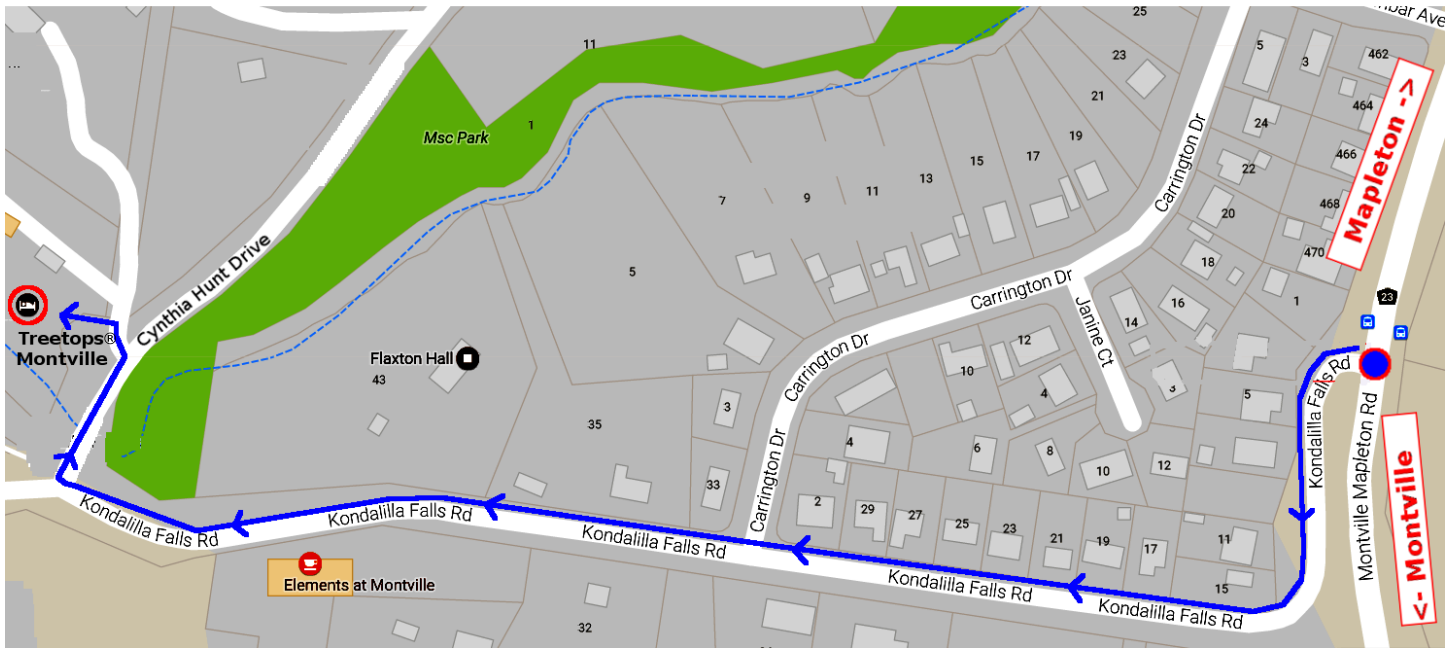

Treetops® Montville

Our office location

Our office is located at 4 Cynthia Hunt Drive, Flaxton.

Turn onto Kondalilla Falls Rd, then onto Cynthia Hunt Drive.

The Pole Place location

1. Turn left onto Cynthia Hunt Dr, turn left at the Treetops® Gallery sign.
2. In 40 meters turn left down the concrete laneway. Drive down the lane until you see the sign The Pole Place.

The Pole Place is ready and waiting for you!