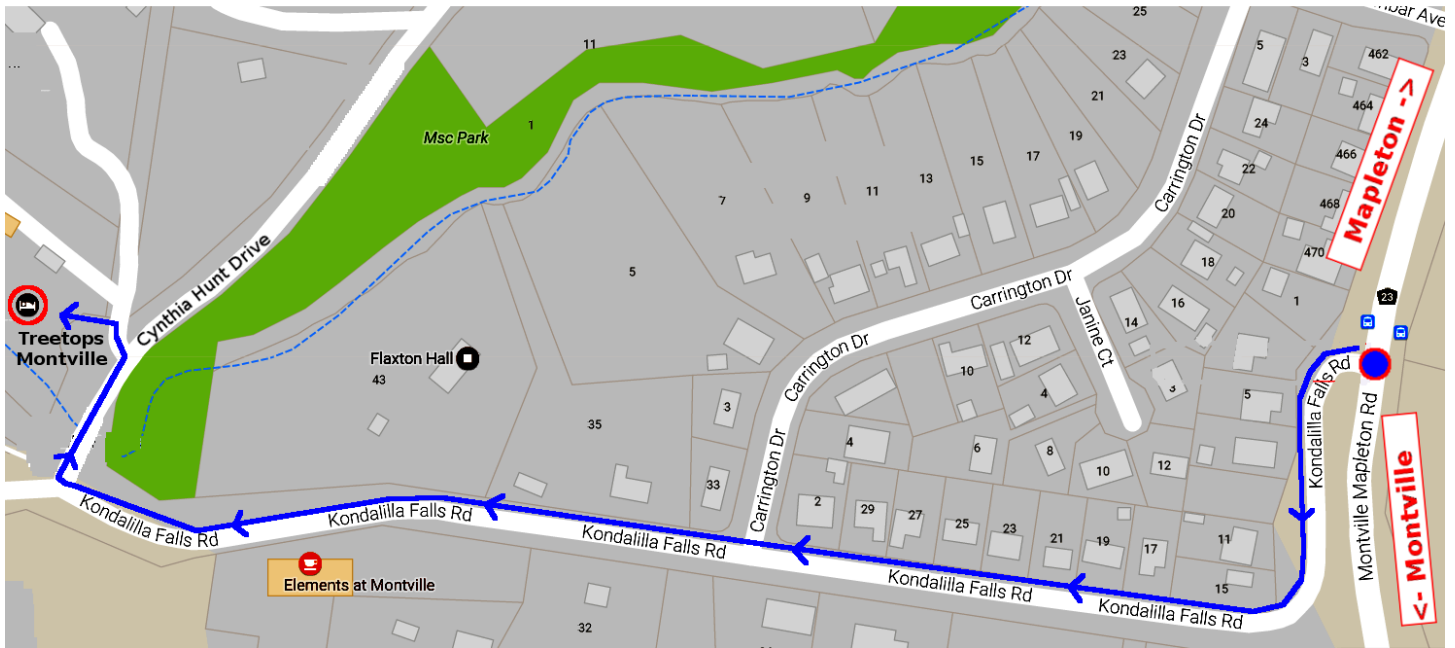

# Treetops Montville Location

## Our office location

**Our office is located at 4 Cynthia Hunt Drive, Flaxton.**

**Turn onto Kondalilla Falls Rd, then onto Cynthia Hunt Drive.**

## The Escape location

1. Turn left onto Cynthia Hunt Dr, turn left at the Treetops Gallery sign.
2. In 40 meters turn left down the concrete laneway. Drive down the lane until you see the sign The Escape.

The Escape is ready and waiting for you!