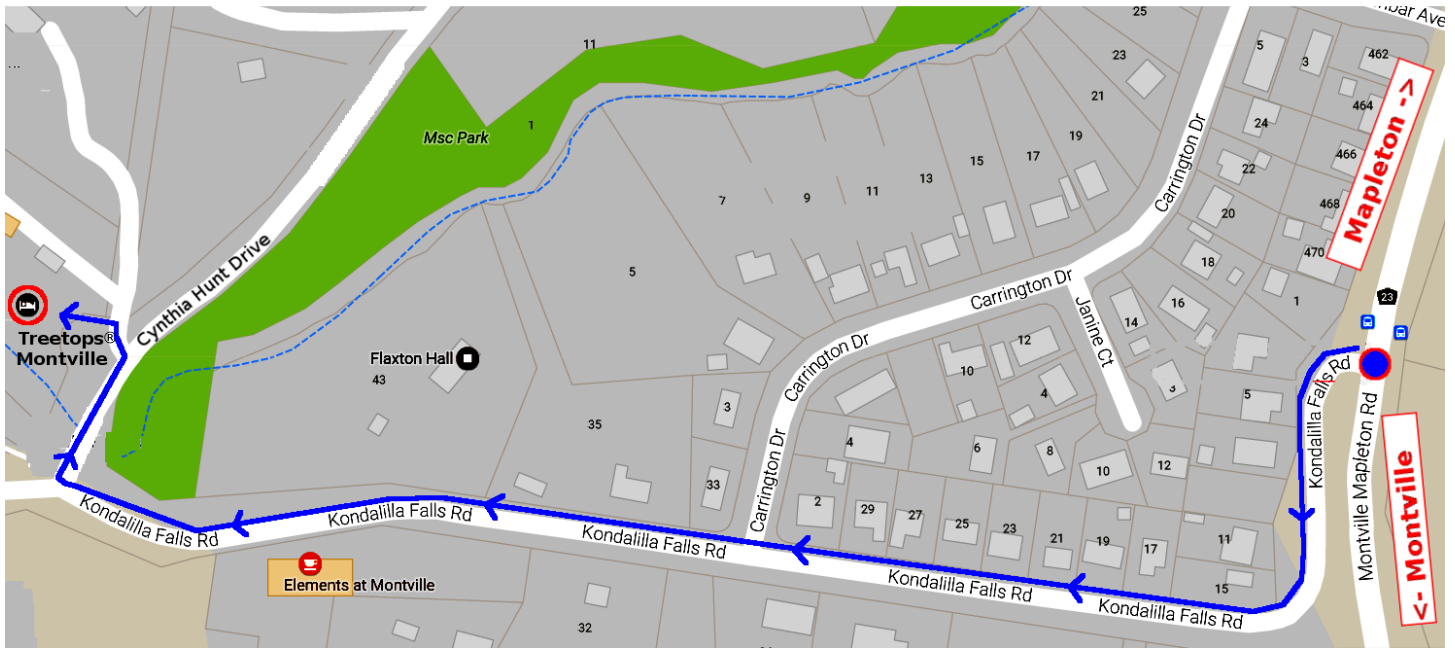

Treetops® Montville

Our office location

Our office is located at 4 Cynthia Hunt Drive, Flaxton.

Turn onto Kondalilla Falls Rd, then onto Cynthia Hunt Drive.

The Escape location

1. Turn left onto Cynthia Hunt Dr, turn left at the Treetops® Gallery sign.
2. In 40 meters turn left down the concrete laneway. Drive down the lane until you see the sign The Escape.

The Escape is ready and waiting for you!