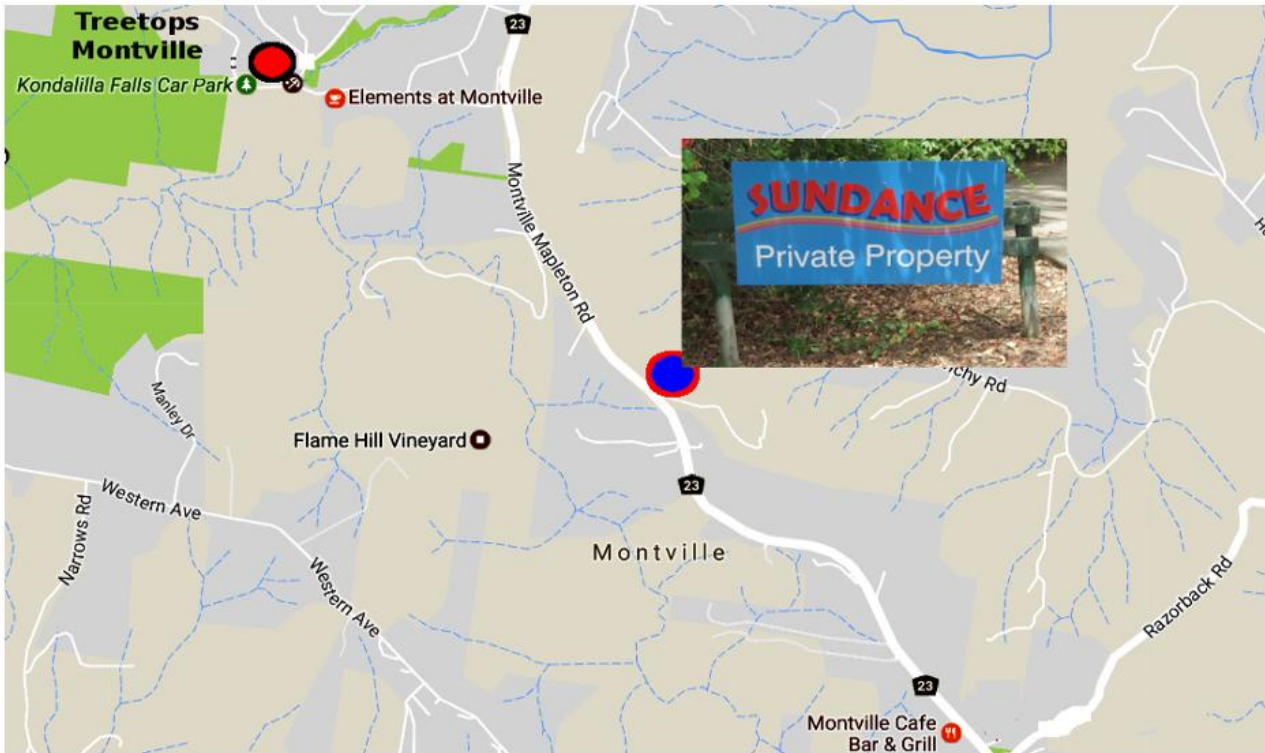

Treetops Montville Location

Location of Starlight, Sundance, Moonshadow and Oceandrift cabins

- Treetops Montville office is located at 4 Cynthia Hunt Drive, Flaxton.
- Starlight, Moonshadow, Sundance and Ocean Drift are located about 1.5km from our office, on Montville Mapleton Rd.

Location of Starlight Cabin

1. Turn off the Montville Mapleton Rd at our **Sundance** sign.
2. Follow the driveway for approx 170 meters, on the left you will see the sign Starlight.

Starlight is ready and waiting for you!