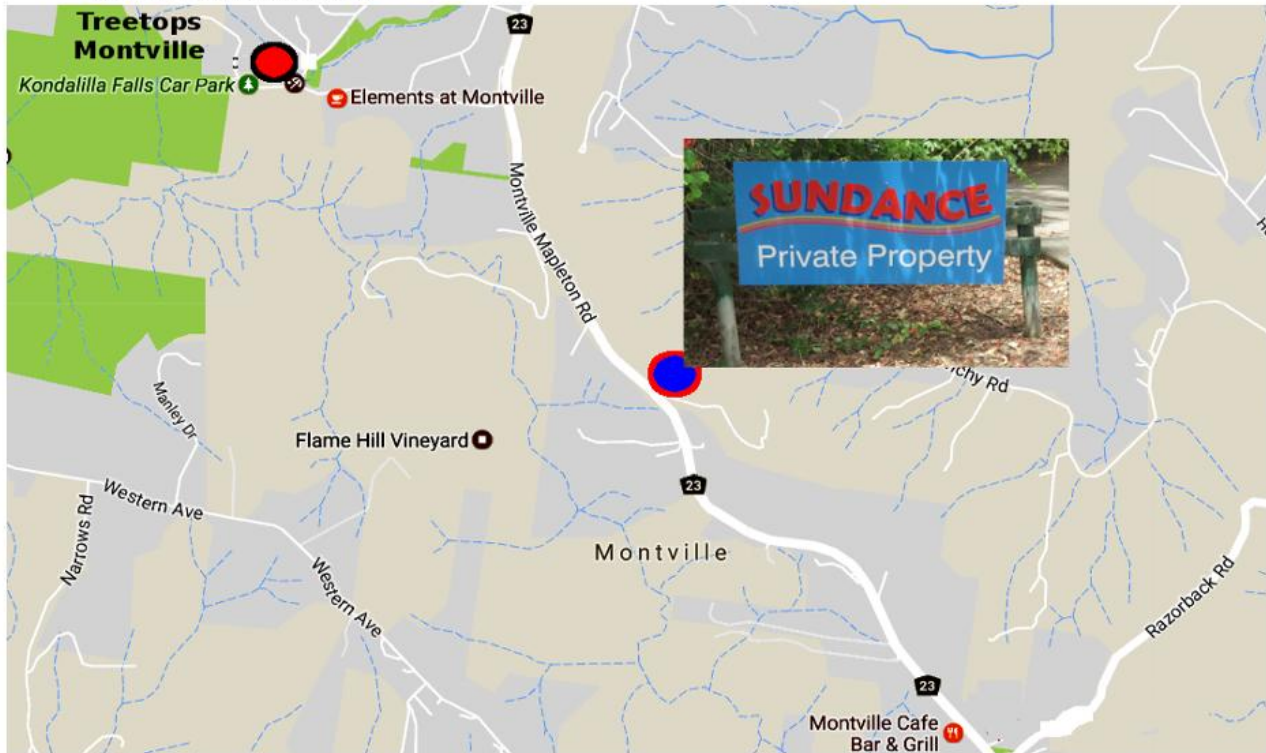

Treetops Montville Location

Location of Starlight, Sundance, Moonshadow and Oceandrift cabins

- Treetops Montville office is located at 4 Cynthia Hunt Drive, Flaxton.
- Starlight, Moonshadow, Sundance and Ocean Drift are located about 1.5km from our office, on Montville Mapleton Rd.

Location of Moonshadow Cabin

1. Turn off the Montville Mapleton Rd at our **Sundance** sign.
2. Follow the driveway for 330 meters to the roundabout, you will see the sign Moonshadow.

Moonlight is ready and waiting for you!