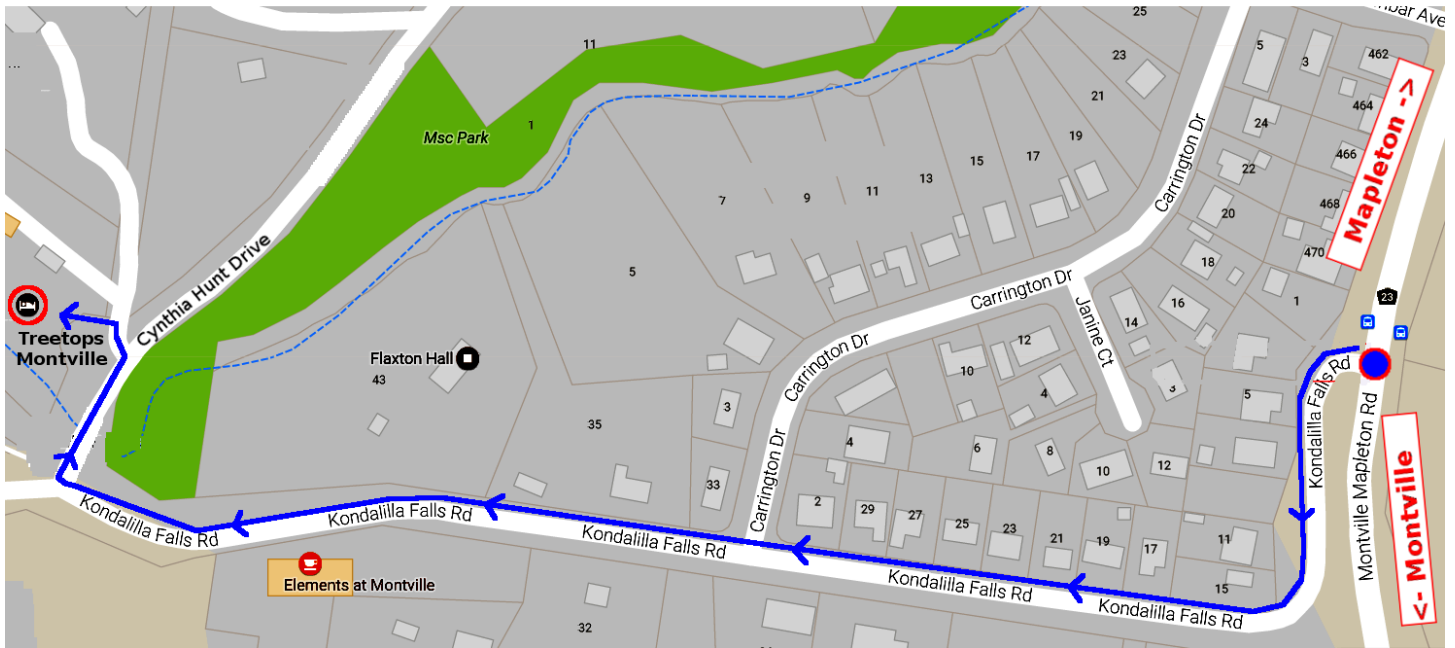

Treetops Montville Location

Our office location

Our office is located at 4 Cynthia Hunt Drive, Flaxton.

Turn onto Kondalilla Falls Rd, then onto Cynthia Hunt Drive.

Forbidden Fantasy location

1. Turn left onto Cynthia Hunt Dr, turn left at the Treetops Gallery sign.
2. In 40 meters turn left down the concrete laneway. Drive down the lane until you see the sign Forbidden Fantasy, continue along the gravel drive way.