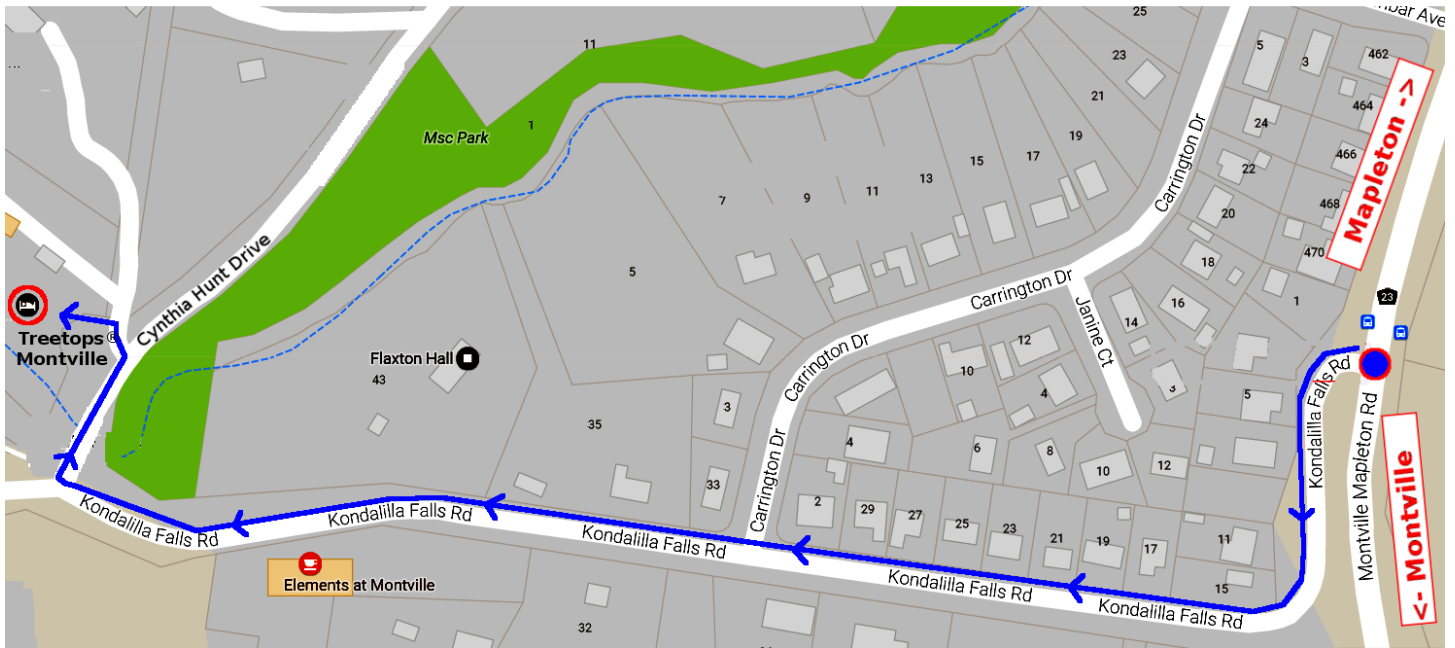

Treetops® Montville

Our office location

Our office is located at 4 Cynthia Hunt Drive, Flaxton.

Turn onto Kondalilla Falls Rd, then onto Cynthia Hunt Drive.

Forbidden Fantasy location

1. Turn left onto Cynthia Hunt Dr, turn left at the Treetops® Gallery sign.
2. In 40 meters turn left down the concrete laneway. Drive down the lane until you see the sign Forbidden Fantasy, continue along the gravel drive way.