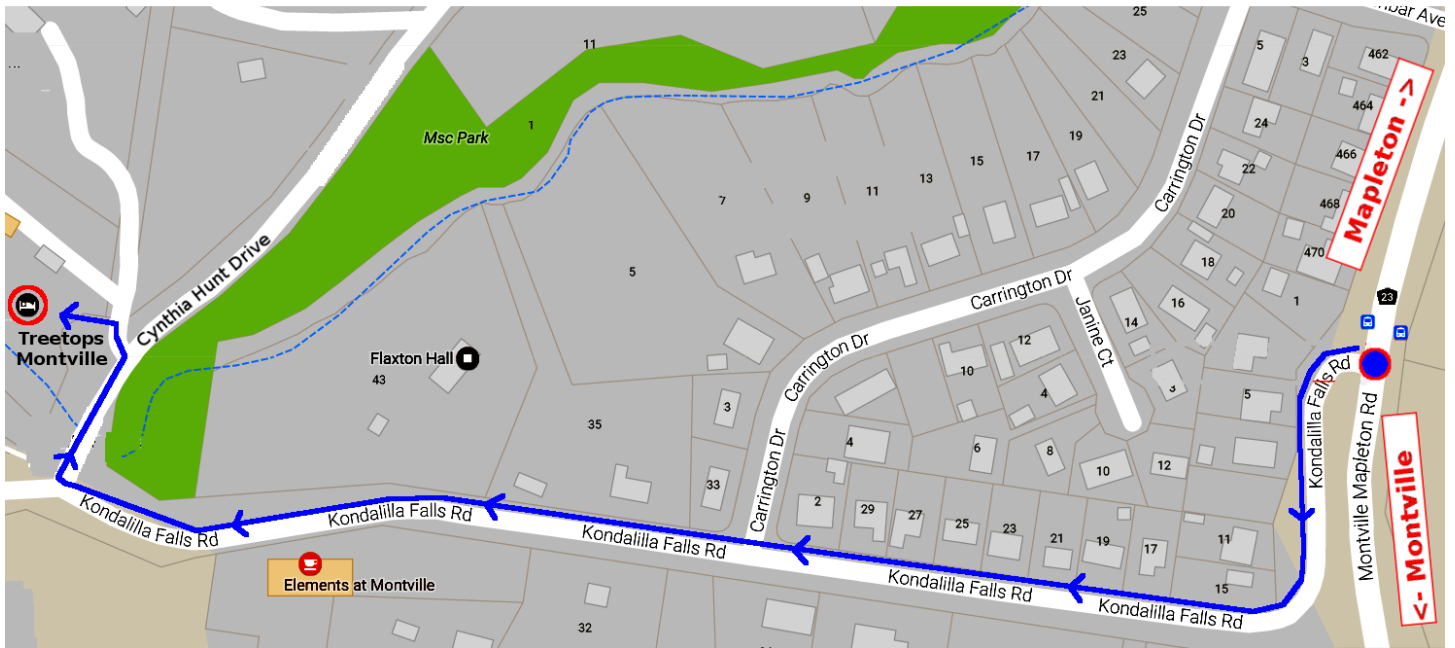

Treetops Montville Location

Our office location

Our office is located at 4 Cynthia Hunt Drive, Flaxton.

Turn onto Kondalilla Falls Rd, then onto Cynthia Hunt Drive.

Dreamtime location

1. Turn right on Cynthia Hunt Drive, turn left at the Treetops Gallery sign.
2. Then turn left at the sign that says Dreamtime.