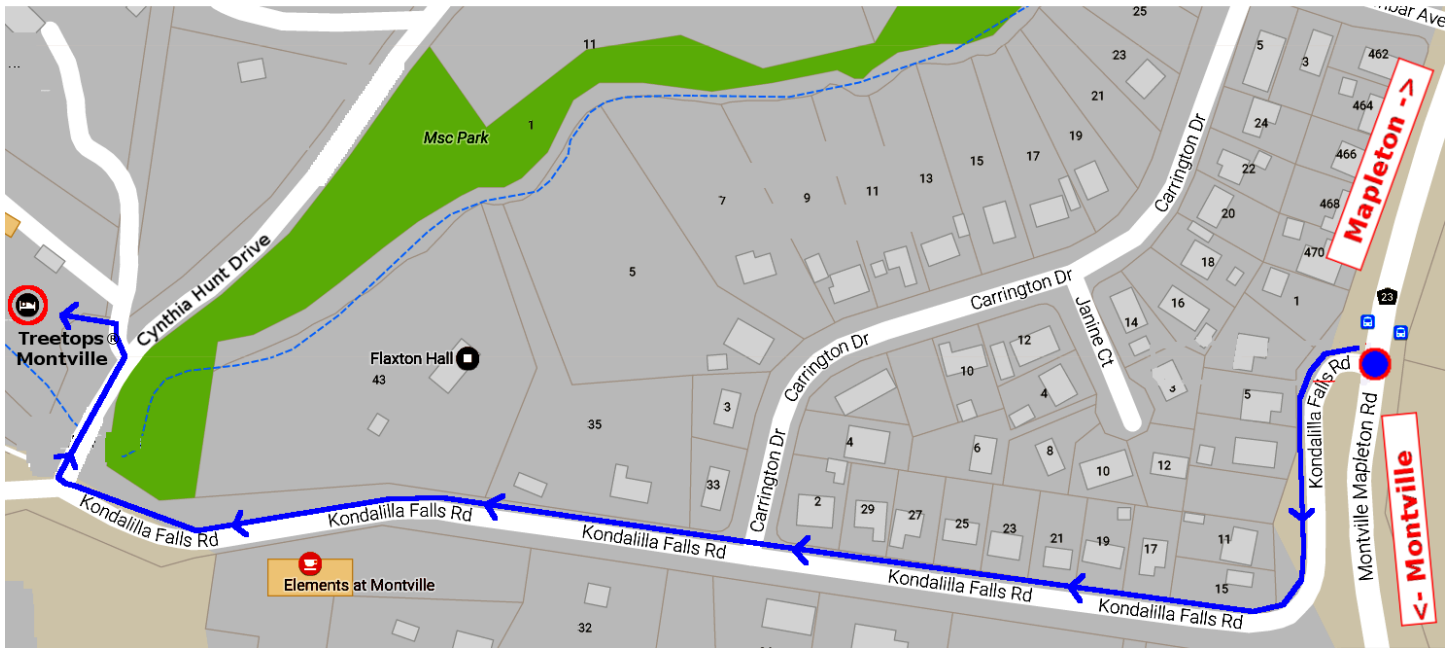

Treetops[®] Montville

Our office location

Our office is located at 4 Cynthia Hunt Drive, Flaxton.

Turn onto Kondalilla Falls Rd, then onto Cynthia Hunt Drive.

Dreamtime location

1. Turn right on Cynthia Hunt Drive, turn left at the Treetops[®] Gallery sign.
2. Then turn left at the sign that says Dreamtime.